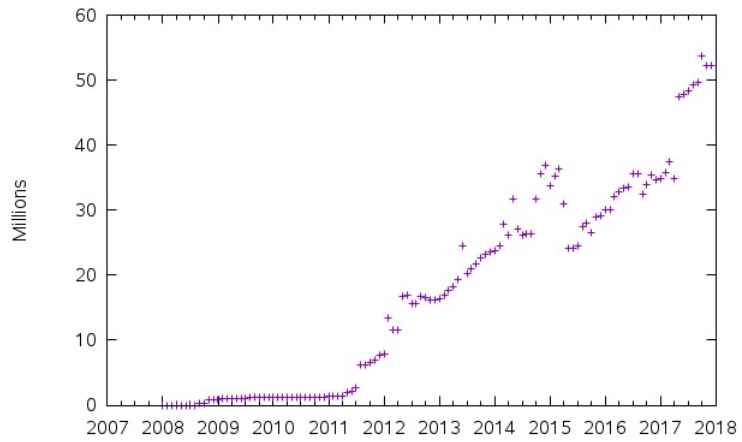

CSIRO SC - External backup - total candidate files